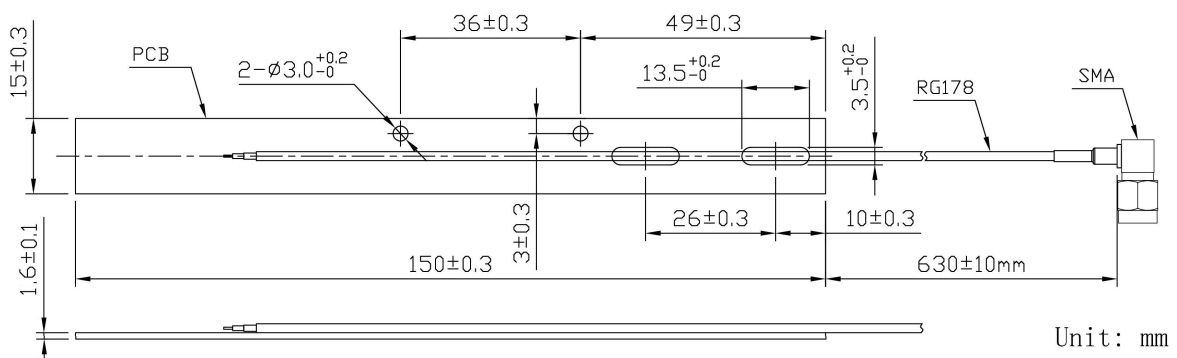

DIMENSIONS

JIAXING JINCHANG ELECTRONIC TECHNOLOGY CO.,LTD

Add: 398#, Zhenye Road, South Street, Jiaxing, Zhejiang, China

Http:// www.jinchanggps.com

E-mail: jcgps@vip.163.com

Tel: 86-0573-83692157/83692605/83958637 Fax: 86-0573-83958635