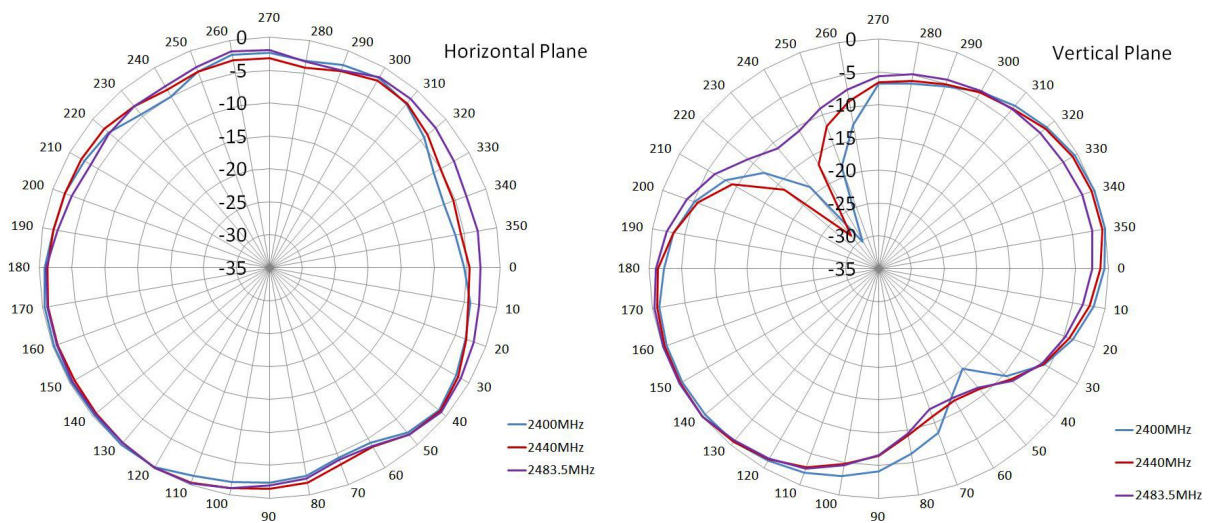

SPECIFICATIONS

Item	Specifications	
Antenna	Frequency Range	2400~2483.5MHz
	Band Width	83.5MHz
	Polarization	Linear
	Gain	3dBi
	V.S.W.R	<2.0
	Impedance	50 Ω
	PCB Dimension	150*15*1.6mm
Mechanical	Cable	RG178 or others
	Connector	SMA or others
	Mounting Method	Embedded
Environmental	Operating Temperature	-40°C~+85°C
	Vibration	10 to 55Hz with 1.5mm amplitude 2hours
	Environmentally Friendly	ROHS Compliant

Radiation Pattern

JIAXING JINCHANG ELECTRONIC TECHNOLOGY CO.,LTD

Add: 398#, Zhenye Road, South Street, Jiaxing, Zhejiang, China

Http:// www.jinchanggps.com

E-mail: jcgps@vip.163.com

Tel: 86-0573-83692157/83692605/83958637 Fax: 86-0573-83958635