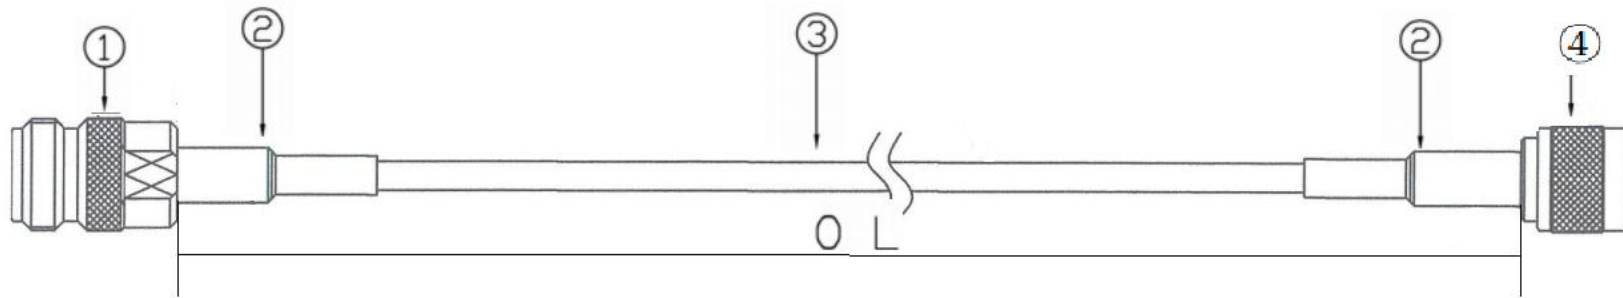

④

REV	DESCRIPTION	DATE
A	N Female+LMR400+N Male	2022-12-20

4	N Male	1PCS	1.05.05B.0005
3	LMR400 Cable	/	1.06.06I.0246
2	Tube	2PCS	/
1	N Female	1PCS	1.05.05B.0010
S/N	Name	Qty	P/N

DRAWN BY	Xuegang Zhou	UNIT	mm
CHECKED BY	ChaoYu	SCALE	/
APPROVED BY	Shengming Fu	PAGE	1
Drawing No.	NNL9010		